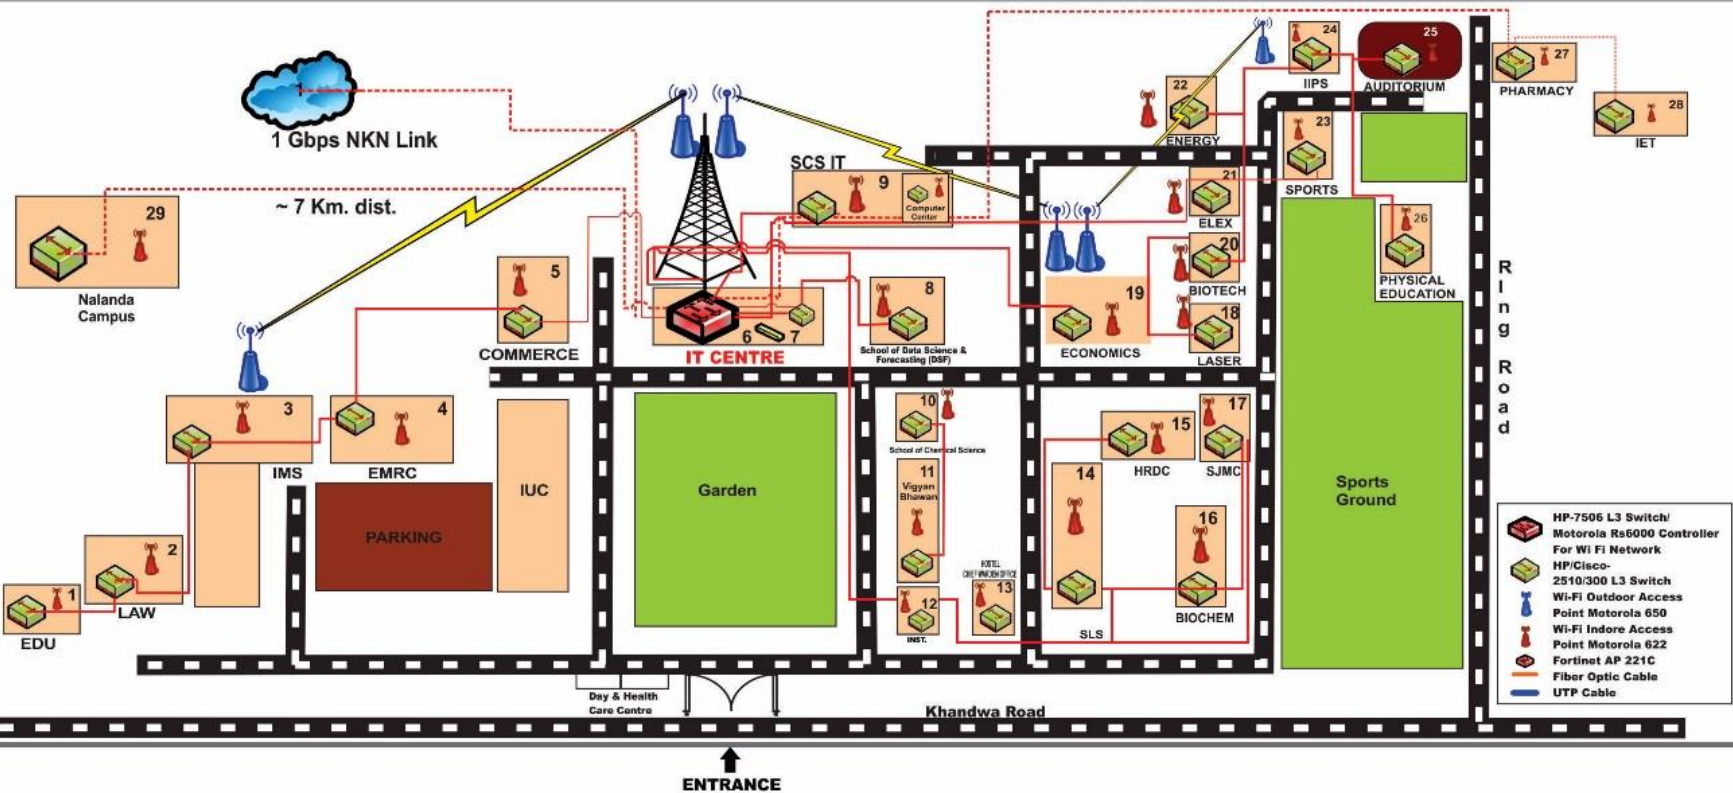

DAVV Campus Network Layout

Devi Ahilya Vishwavidyalaya, Indore Takshashila Campus-wide Network Layout

- | | | | | | |
|------------------------------------|--|--------------------------------------|--------------------------------------|---|---|
| 1.School of Education | 6.Information Technology Centre | 11.Vigyan Bhawan | 16.School of Biochemistry | 21. School of Electronics | 26. School of Physical Education |
| 2.School of LAW | 7.Central Library | 12.School of Instrumentation | 17.School of Journalism & Mass Comm. | 22. School of Energy & Environmental Studies | 27. School of Pharmacy |
| 3.Institute of Management Studies | 8.School of Data Science & Forecasting (DSF) | 13.Hostel Chief Warden Office | 18.Laser Science & Application | 23. Sports | 28. Institute of Engineering & Technology |
| 4.Electronic Media Research Centre | 9.School of Computer Science & IT | 14.School of Life Sciences | 19.School of Economics | 24. International Institute of Professional Studies | 29. Nalanda Campus |
| 5.School of Commerce | 10.School of Chemical Science | 15.Human Resource Development Centre | 20.School of Biotechnology | 25. Auditorium | |
- Vigyan Bhawan Includes
 1. School of Physics
 2. School of Mathematics
 3. School of Statistics
 4. School of Comp. Lang. & Culture.
 5. Deen Dayal Upadhyay Kaushal Kendra (DDU-KK)