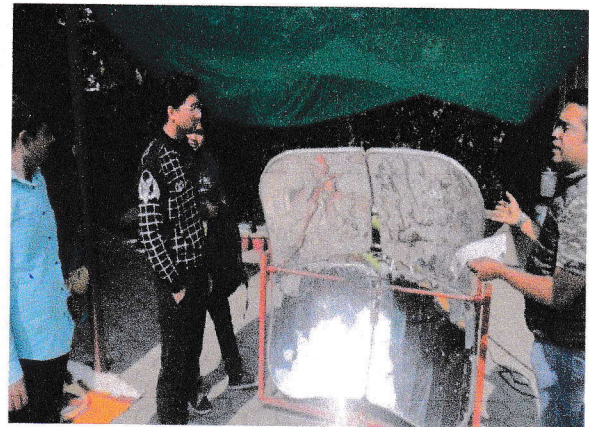

**DEVI AHILYA VISHWAVIDHYALAYA, INDORE**  
**(School of Energy and Environmental Studies)**

**INDUSTRIAL VISIT**

The Department of Energy and Environmental Studies had organized an Industrial visit to the Barli Development Institute for Rural Women, Indore on **26th November, 2022** for PG 1<sup>st</sup> year (M. Tech.) Students.

Visit was organized with the prior permission and guidance of Head of the department Professor **Dr. R.N. Singh.** and **Dr. Rubina Chaudhary.**

**BARLI DEVELOPMENT INSTITUTE FOR RURAL WOMEN**

*R Chaudhary*  
**Coordinator**