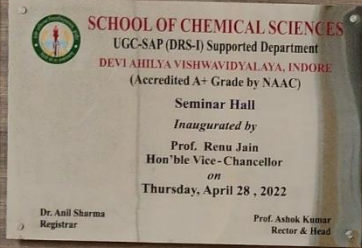

**Lat 22.689679°**

**Long 75.872121°**

**15/02/24 12:45 PM GMT +05:30**

**GPS Map Camera**

SEMINAR  
HALL

PULL

**GPS Map Camera**

Indore, Madhya Pradesh, India