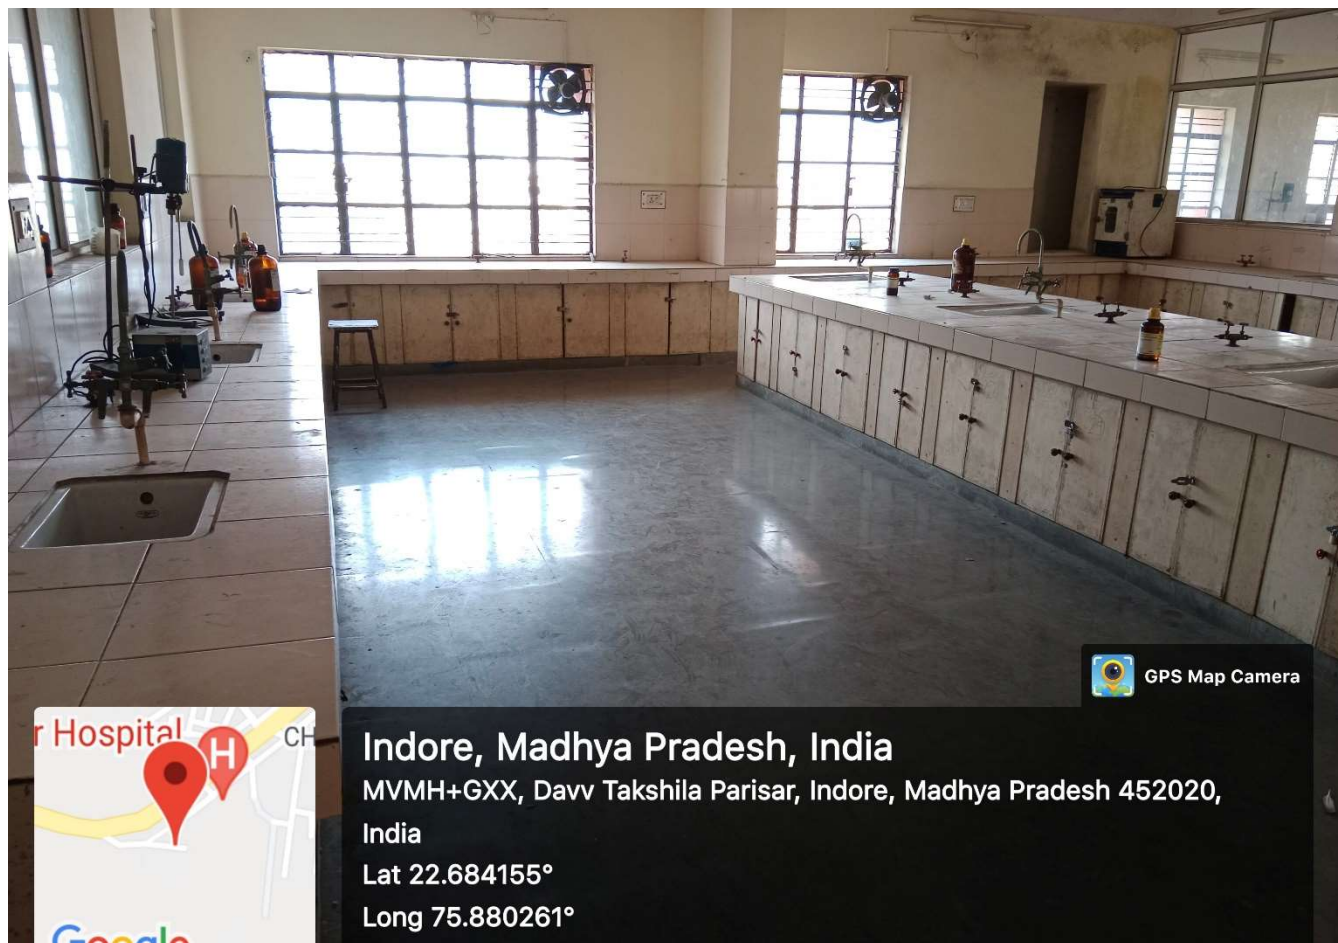

Pharmaceutics laboratory

**Indore, Madhya Pradesh, India**

MVMH+GXX, Davv Takshila Parisar, Indore, Madhya Pradesh

452020, India

Lat 22.684052°

Long 75.88027°

Pharmaceutical Chemistry Laboratory

Pharmaceutical Analysis Laboratory