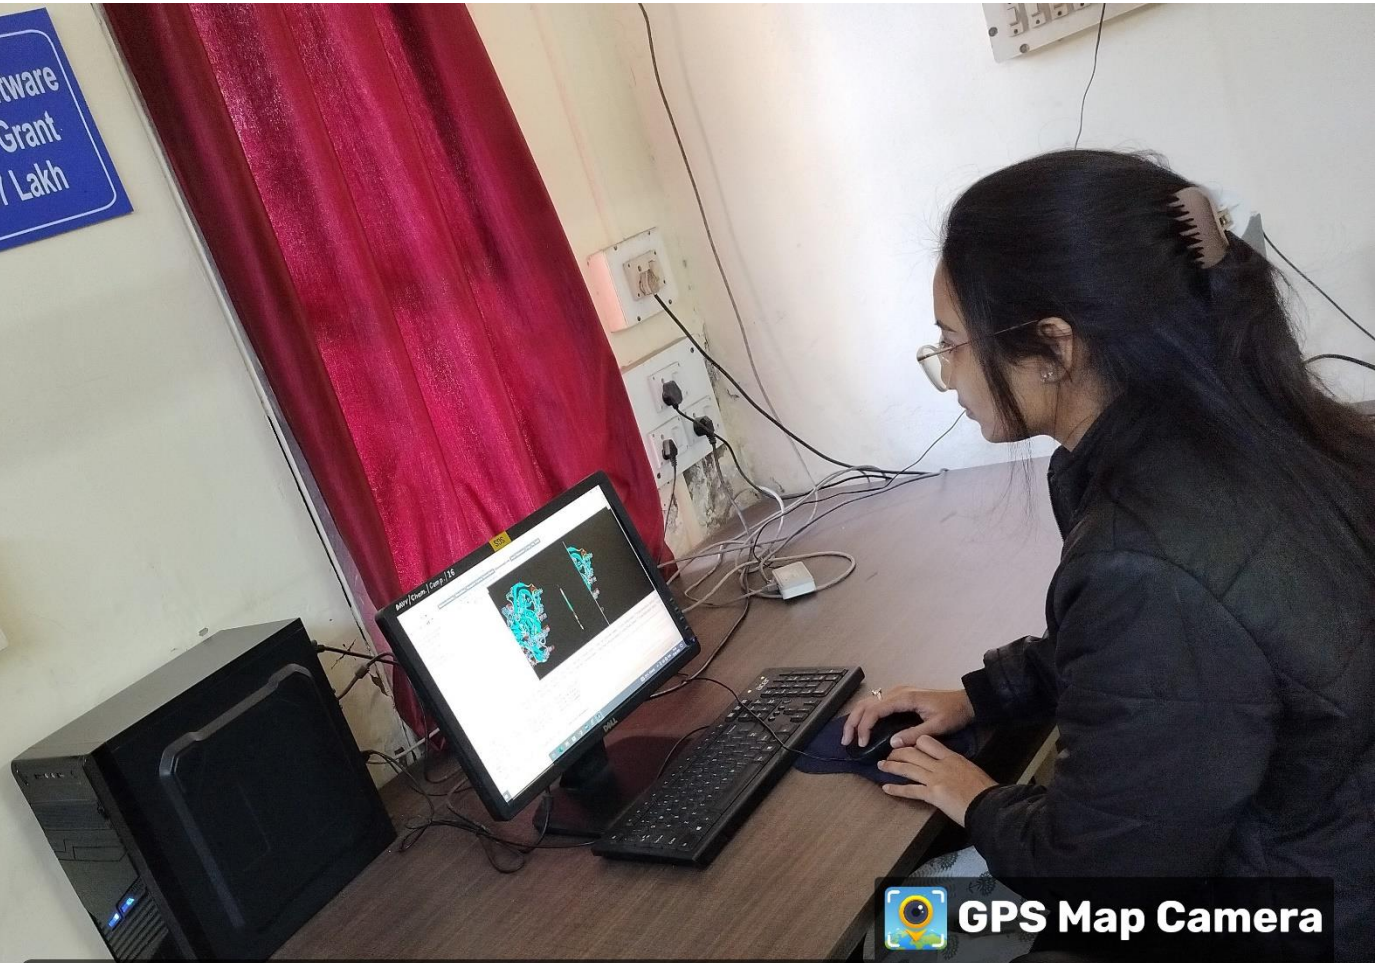

Biovia Discovery Software
Under UGC-SAP Grant
Cost : Rs. 8.57 Lakh

GPS Map Camera