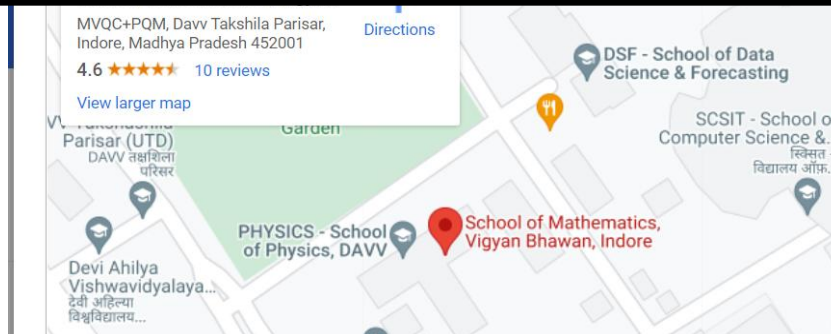

School of Mathematics, DAVV, Indore

Class room-M.Sc. Final