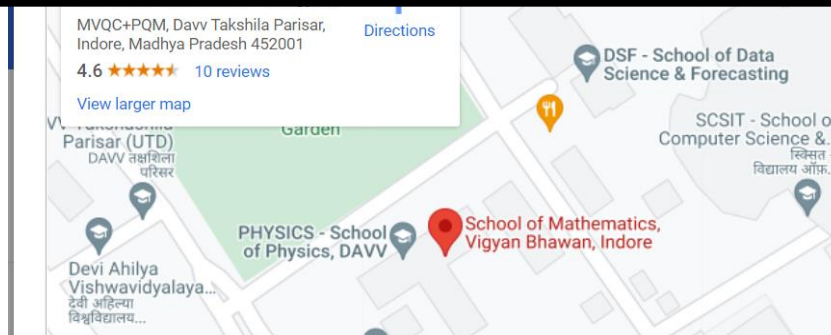

School of Mathematics, DAVV, Indore

Class room-M.Sc. Previous

School of Mathematics, DAVV, Indore

Class room-M.Sc. Final

School of Energy and Environmental Studies, DAVV, Indore

4.3.1 Percentage of classrooms and seminar halls with ICT - enabled facilities such as LCD, smart board, Wi-Fi/LAN, audio video recording facilities(Data for the latest completed academic year)