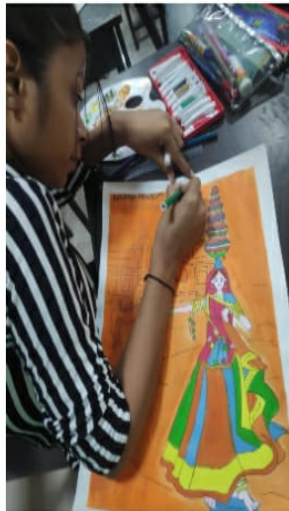

Indore, Madhya Pradesh, India
MVRG+QWG, Khandwa Road, Devi Ahilya, Indore,
Madhya Pradesh 452016, India
Lat 22.89202°
Long 75.870679°
05/11/22 04:02 PM