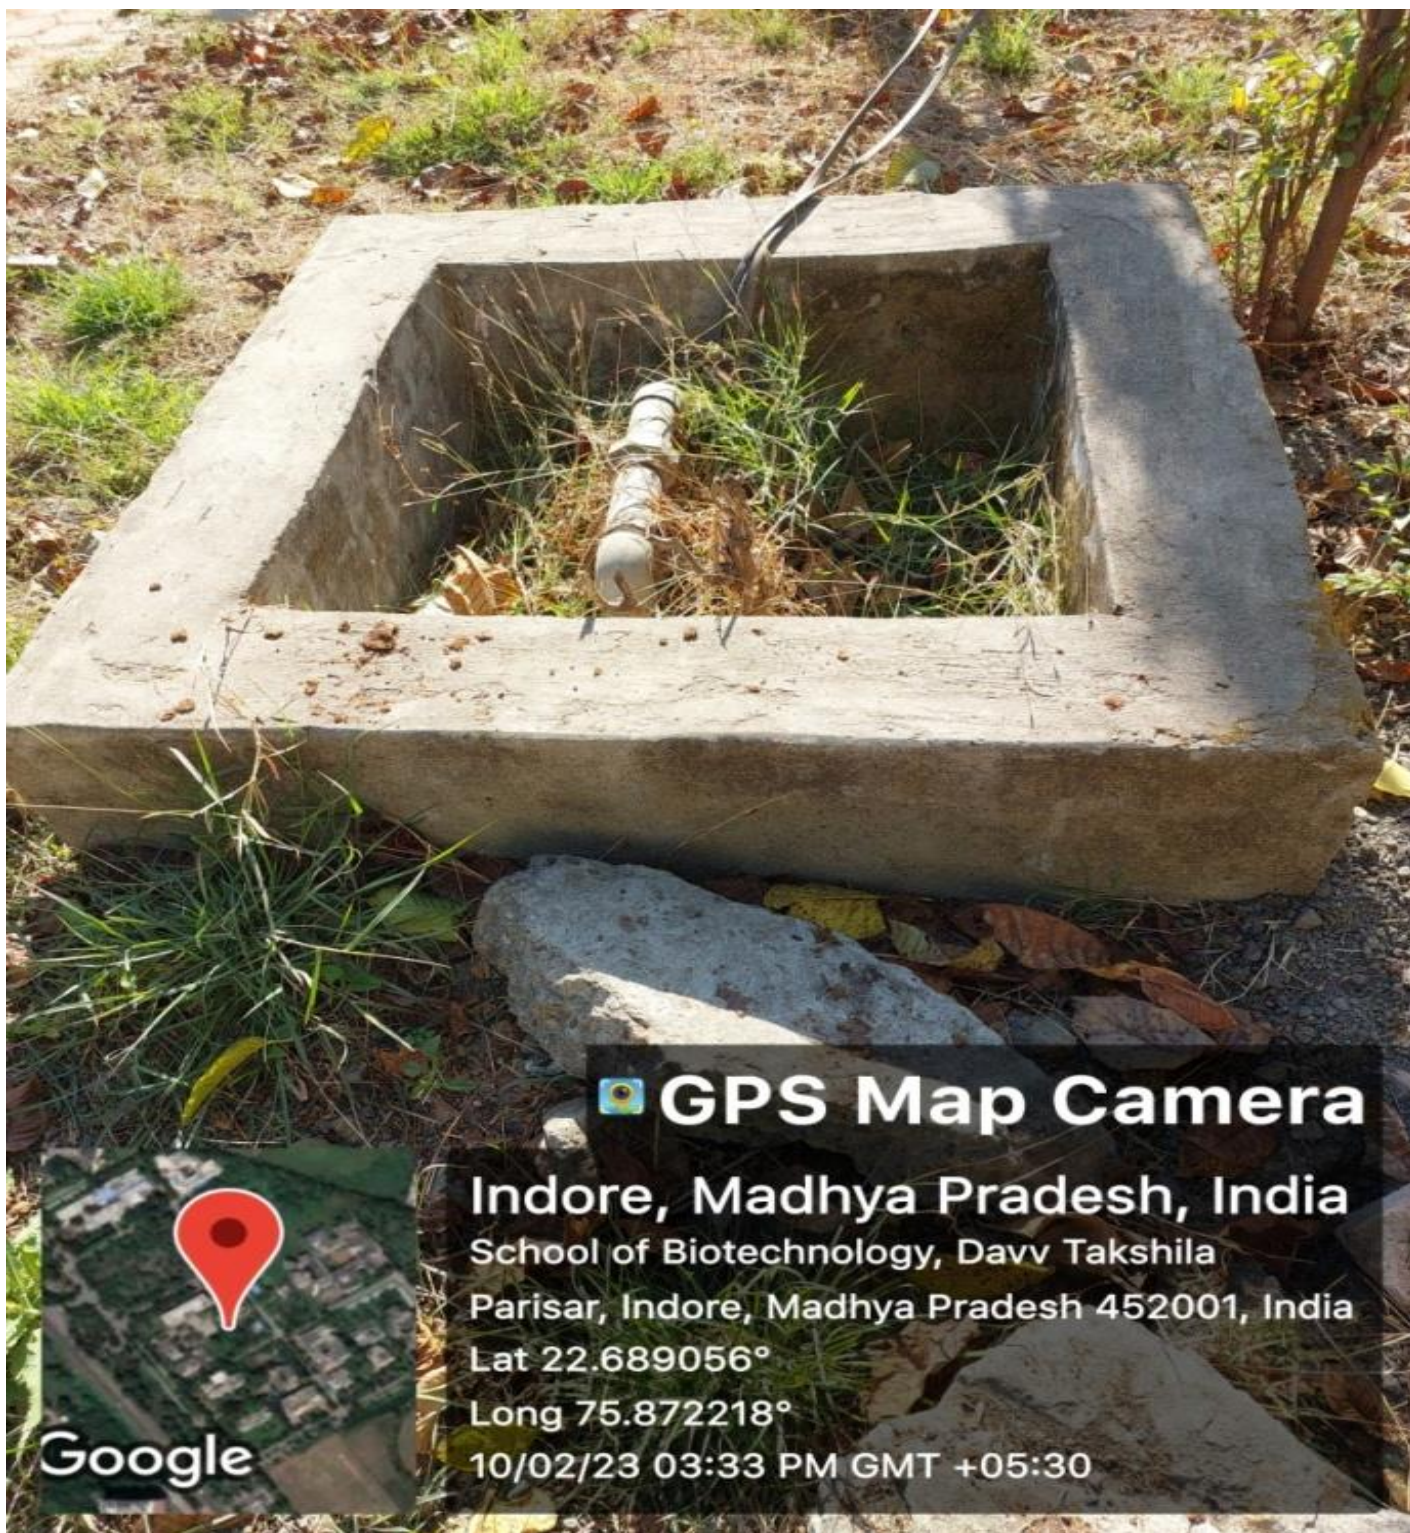

Bore Well/ Open Well Recharge

Indore, Madhya Pradesh, India
MVMH+GXX, Davv Takshila Parisar,
Indore, Madhya Pradesh 452020, India
Lat 22.683537° Long 75.880284°

Bore Well/ Open Well Recharge

School of Pharmacy

Bore Well/ Open Well Recharge

Bore Well/ Open Well Recharge

Malaviya Mission Teacher Training Centre

Bore Well/ Open Well Recharge

School of Chemical Science

Bore Well/ Open Well Recharge

Bore Well/ Open Well Recharge